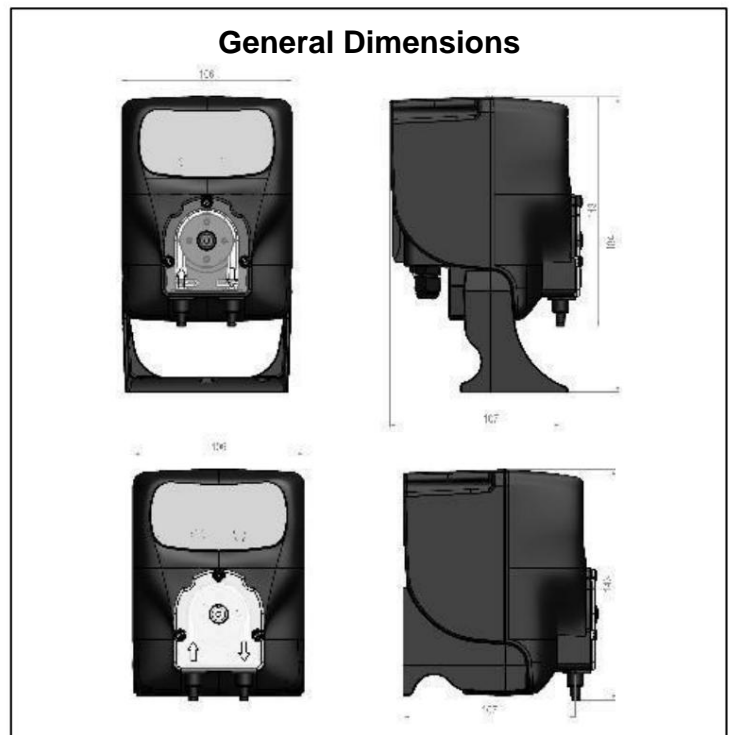

General Dimensions

Version	Code	Productivity, l/h	Back pressure, bar
0101	CXB4005101	1.5	1.5